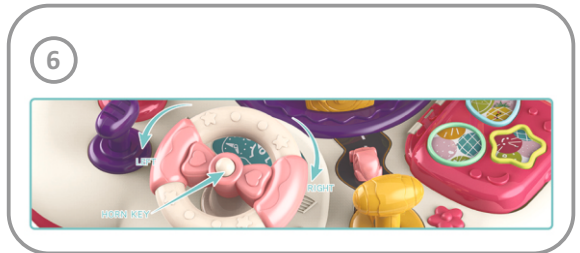

USAGE | ΟΔΗΓΙΕΣ ΧΡΗΣΗΣ

1

USE 3x1.5 "AA" ALKALINE BATTERIES (NOT INCLUDED)